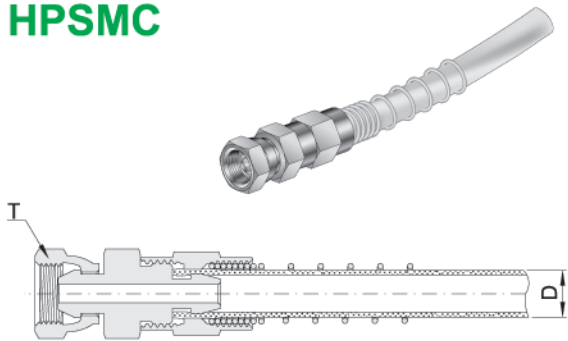

Hose Swivel Connector
HPSMC

Basic Part Number	Connection	
	Tube O.D. D	T (BSP/PF)
HPSMC 6M-03G	6mm	3/8"
HPSMC 8M-02G	8mm	1/4"
HPSMC10M-02G	10mm	1/4"
HPSMC12M-02G	12mm	1/4"
HPSMC12M-03G	12mm	3/8"
HPSMC81-02G	6A	1/4"
HPSMC81-03G	6A	3/8"

Hose Male Connector
HPFU

Basic Part Number	Connection	
	D	T (NPSM)
HPFU6M-03S	6mm	3/8"
HPFU81-03S	6A	3/8"

Special Tee
ST

Basic Part Number	Connection		
	T ₁	Mounting T ₂	T ₃
ST03SM1203G	NPSM 3/8	M12	PF 3/8
ST03SM1203S	NPSM 3/8	M12	NPSM 3/8

Special Tee
HT

Basic Part Number	Connection		
	T ₁	Mounting T ₂	Tube O.D. D
HT03S-M12-10	NPSM 3/8	M12	10mm
HT03S-M12-6T	NPSM 3/8	M12	3/8"

Y-Connector
HPSYC

Basic Part Number	Connection		
	T ₁	T ₂	T ₃
HPSYC03G-03G	PF 3/8	PF 3/8	PF 3/8
HPSYC03G-02G	PF 3/8	PF 1/4	PF 1/4

Female Hose Swivel to Male Connector
HPSMCM

Basic Part Number	Connection	
	T	T ₁
HPSMCM-0303R	PF 3/8	PT 3/8
HPSMCM-0303N	PF 3/8	NPT 3/8

Male Hose Swivel to Male Elbow
HPSMAM

Basic Part Number	Connection	
	T	T ₁
HPSMAM-0303R	PF 3/8	PT 3/8
HPSMAM-0303N	PF 3/8	NPT 3/8