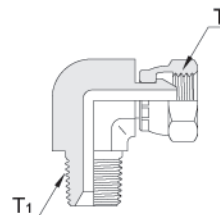

Hose Male Connector
HPFU

Basic Part Number	Connection	
	D	T (NPSM)
HPFU6M-03S	6mm	3/8"
HPFU81-03S	6A	3/8"

Special Tee
ST

Basic Part Number	Connection		
	T ₁	Mounting T ₂	T ₃
ST03SM1203G	NPSM 3/8	M12	PF 3/8
ST03SM1203S	NPSM 3/8	M12	NPSM 3/8

Special Tee
HT

Basic Part Number	Connection		
	T ₁	Mounting T ₂	Tube O.D. D
HT03S-M12-10	NPSM 3/8	M12	10mm
HT03S-M12-6T	NPSM 3/8	M12	3/8"

Y-Connector
HPSYC

Basic Part Number	Connection		
	T ₁	T ₂	T ₃
HPSYC03G-03G	PF 3/8	PF 3/8	PF 3/8
HPSYC03G-02G	PF 3/8	PF 1/4	PF 1/4

Female Hose Swivel to Male Connector
HPSMCM

Basic Part Number	Connection	
	T	T ₁
HPSMCM-0303R	PF 3/8	PT 3/8
HPSMCM-0303N	PF 3/8	NPT 3/8

Male Hose Swivel to Male Elbow
HPSMAM

Basic Part Number	Connection	
	T	T ₁
HPSMAM-0303R	PF 3/8	PT 3/8
HPSMAM-0303N	PF 3/8	NPT 3/8

Dimensions are reference only, subject to change.