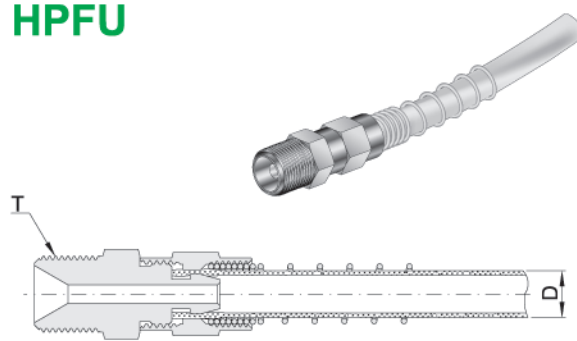

Hose Swivel Connector
HPSMC

Basic Part Number	Connection	
	Tube O.D. D	T (BSP/PF)
HPSMC 6M-03G	6mm	3/8"
HPSMC 8M-02G	8mm	1/4"
HPSMC10M-02G	10mm	1/4"
HPSMC12M-02G	12mm	1/4"
HPSMC12M-03G	12mm	3/8"
HPSMC81-02G	6A	1/4"
HPSMC81-03G	6A	3/8"

Hose Male Connector
HPFU

Basic Part Number	Connection	
	D	T (NPSM)
HPFU6M-03S	6mm	3/8"
HPFU81-03S	6A	3/8"

Special Tee
ST

Basic Part Number	Connection		
	T ₁	Mounting T ₂	T ₃
ST03SM1203G	NPSM 3/8	M12	PF 3/8
ST03SM1203S	NPSM 3/8	M12	NPSM 3/8

Special Tee
HT

Basic Part Number	Connection		
	T ₁	Mounting T ₂	Tube O.D. D
HT03S-M12-10	NPSM 3/8	M12	10mm
HT03S-M12-6T	NPSM 3/8	M12	3/8"

Y-Connector
HPSYC

Basic Part Number	Connection		
	T ₁	T ₂	T ₃
HPSYC03G-03G	PF 3/8	PF 3/8	PF 3/8
HPSYC03G-02G	PF 3/8	PF 1/4	PF 1/4

Female Hose Swivel to Male Connector
HPSMCM

Basic Part Number	Connection	
	T	T ₁
HPSMCM-0303R	PF 3/8	PT 3/8
HPSMCM-0303N	PF 3/8	NPT 3/8

Male Hose Swivel to Male Elbow
HPSMAM

Basic Part Number	Connection	
	T	T ₁
HPSMAM-0303R	PF 3/8	PT 3/8
HPSMAM-0303N	PF 3/8	NPT 3/8