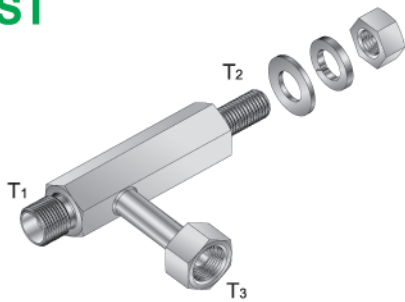

Hose Swivel Connector
HPSMC

Basic Part Number	Connection	
	Tube O.D. D	T (BSP/PF)
HPSMC 6M-03G	6mm	3/8"
HPSMC 8M-02G	8mm	1/4"
HPSMC10M-02G	10mm	1/4"
HPSMC12M-02G	12mm	1/4"
HPSMC12M-03G	12mm	3/8"
HPSMC81-02G	6A	1/4"
HPSMC81-03G	6A	3/8"

Hose Male Connector
HPFU

Basic Part Number	Connection	
	D	T (NPSM)
HPFU6M-03S	6mm	3/8"
HPFU81-03S	6A	3/8"

Special Tee
ST

Basic Part Number	Connection		
	T ₁	Mounting T ₂	T ₃
ST03SM1203G	NPSM 3/8	M12	PF 3/8
ST03SM1203S	NPSM 3/8	M12	NPSM 3/8

Special Tee
HT

Basic Part Number	Connection		
	T ₁	Mounting T ₂	Tube O.D. D
HT03S-M12-10	NPSM 3/8	M12	10mm
HT03S-M12-6T	NPSM 3/8	M12	3/8"

Y-Connector
HPSYC

Basic Part Number	Connection		
	T ₁	T ₂	T ₃
HPSYC03G-03G	PF 3/8	PF 3/8	PF 3/8
HPSYC03G-02G	PF 3/8	PF 1/4	PF 1/4

Female Hose Swivel to Male Connector
HPSMCM

Basic Part Number	Connection	
	T	T ₁
HPSMCM-0303R	PF 3/8	PT 3/8
HPSMCM-0303N	PF 3/8	NPT 3/8

Male Hose Swivel to Male Elbow
HPSMAM

Basic Part Number	Connection	
	T	T ₁
HPSMAM-0303R	PF 3/8	PT 3/8
HPSMAM-0303N	PF 3/8	NPT 3/8