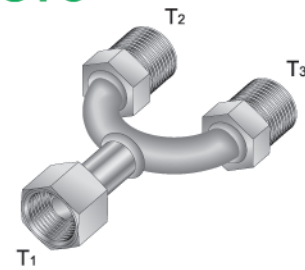

Hose Swivel Connector
HPSMC

Basic Part Number	Connection	
	Tube O.D. D	T (BSP/PF)
HPSMC 6M-03G	6mm	3/8"
HPSMC 8M-02G	8mm	1/4"
HPSMC10M-02G	10mm	1/4"
HPSMC12M-02G	12mm	1/4"
HPSMC12M-03G	12mm	3/8"
HPSMC81-02G	6A	1/4"
HPSMC81-03G	6A	3/8"

Hose Male Connector
HPFU

Basic Part Number	Connection	
	D	T (NPSM)
HPFU6M-03S	6mm	3/8"
HPFU81-03S	6A	3/8"

Special Tee
ST

Basic Part Number	Connection		
	T ₁	Mounting T ₂	T ₃
ST03SM1203G	NPSM 3/8	M12	PF 3/8
ST03SM1203S	NPSM 3/8	M12	NPSM 3/8

Special Tee
HT

Basic Part Number	Connection		
	T ₁	Mounting T ₂	Tube O.D. D
HT03S-M12-10	NPSM 3/8	M12	10mm
HT03S-M12-6T	NPSM 3/8	M12	3/8"

Y-Connector
HPSYC

Basic Part Number	Connection		
	T ₁	T ₂	T ₃
HPSYC03G-03G	PF 3/8	PF 3/8	PF 3/8
HPSYC03G-02G	PF 3/8	PF 1/4	PF 1/4

Female Hose Swivel to Male Connector
HPSMCM

Basic Part Number	Connection	
	T	T ₁
HPSMCM-0303R	PF 3/8	PT 3/8
HPSMCM-0303N	PF 3/8	NPT 3/8

Male Hose Swivel to Male Elbow
HPSMAM

Basic Part Number	Connection	
	T	T ₁
HPSMAM-0303R	PF 3/8	PT 3/8
HPSMAM-0303N	PF 3/8	NPT 3/8