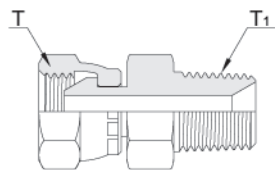

Special Tee
HT

Basic Part Number	Connection		
	T ₁	Mounting T ₂	Tube O.D. D
HT03S-M12-10	NPSM 3/8	M12	10mm
HT03S-M12-6T	NPSM 3/8	M12	3/8"

Y-Connector
HPSYC

Basic Part Number	Connection		
	T ₁	T ₂	T ₃
HPSYC03G-03G	PF 3/8	PF 3/8	PF 3/8
HPSYC03G-02G	PF 3/8	PF 1/4	PF 1/4

Female Hose Swivel to Male Connector
HPSMCM

Basic Part Number	Connection	
	T	T ₁
HPSMCM-0303R	PF 3/8	PT 3/8
HPSMCM-0303N	PF 3/8	NPT 3/8

Male Hose Swivel to Male Elbow
HPSMAM

Basic Part Number	Connection	
	T	T ₁
HPSMAM-0303R	PF 3/8	PT 3/8
HPSMAM-0303N	PF 3/8	NPT 3/8

Dimensions are reference only, subject to change.