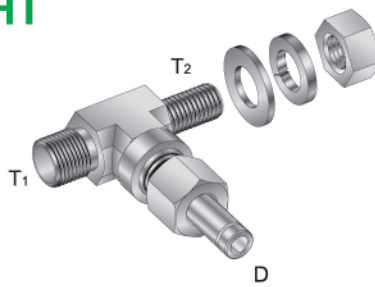

Hose Swivel Connector
HPSMC

Basic Part Number	Connection	
	Tube O.D. D	T (BSP/PF)
HPSMC 6M-03G	6mm	3/8"
HPSMC 8M-02G	8mm	1/4"
HPSMC10M-02G	10mm	1/4"
HPSMC12M-02G	12mm	1/4"
HPSMC12M-03G	12mm	3/8"
HPSMC81-02G	6A	1/4"
HPSMC81-03G	6A	3/8"

Hose Male Connector
HPFU

Basic Part Number	Connection	
	D	T (NPSM)
HPFU6M-03S	6mm	3/8"
HPFU81-03S	6A	3/8"

Special Tee
ST

Basic Part Number	Connection		
	T ₁	Mounting T ₂	T ₃
ST03SM1203G	NPSM 3/8	M12	PF 3/8
ST03SM1203S	NPSM 3/8	M12	NPSM 3/8

Special Tee
HT

Basic Part Number	Connection		
	T ₁	Mounting T ₂	Tube O.D. D
HT03S-M12-10	NPSM 3/8	M12	10mm
HT03S-M12-6T	NPSM 3/8	M12	3/8"

Y-Connector
HPSYC

Basic Part Number	Connection		
	T ₁	T ₂	T ₃
HPSYC03G-03G	PF 3/8	PF 3/8	PF 3/8
HPSYC03G-02G	PF 3/8	PF 1/4	PF 1/4

Female Hose Swivel to Male Connector
HPSMCM

Basic Part Number	Connection	
	T	T ₁
HPSMCM-0303R	PF 3/8	PT 3/8
HPSMCM-0303N	PF 3/8	NPT 3/8

Male Hose Swivel to Male Elbow
HPSMAM

Basic Part Number	Connection	
	T	T ₁
HPSMAM-0303R	PF 3/8	PT 3/8
HPSMAM-0303N	PF 3/8	NPT 3/8