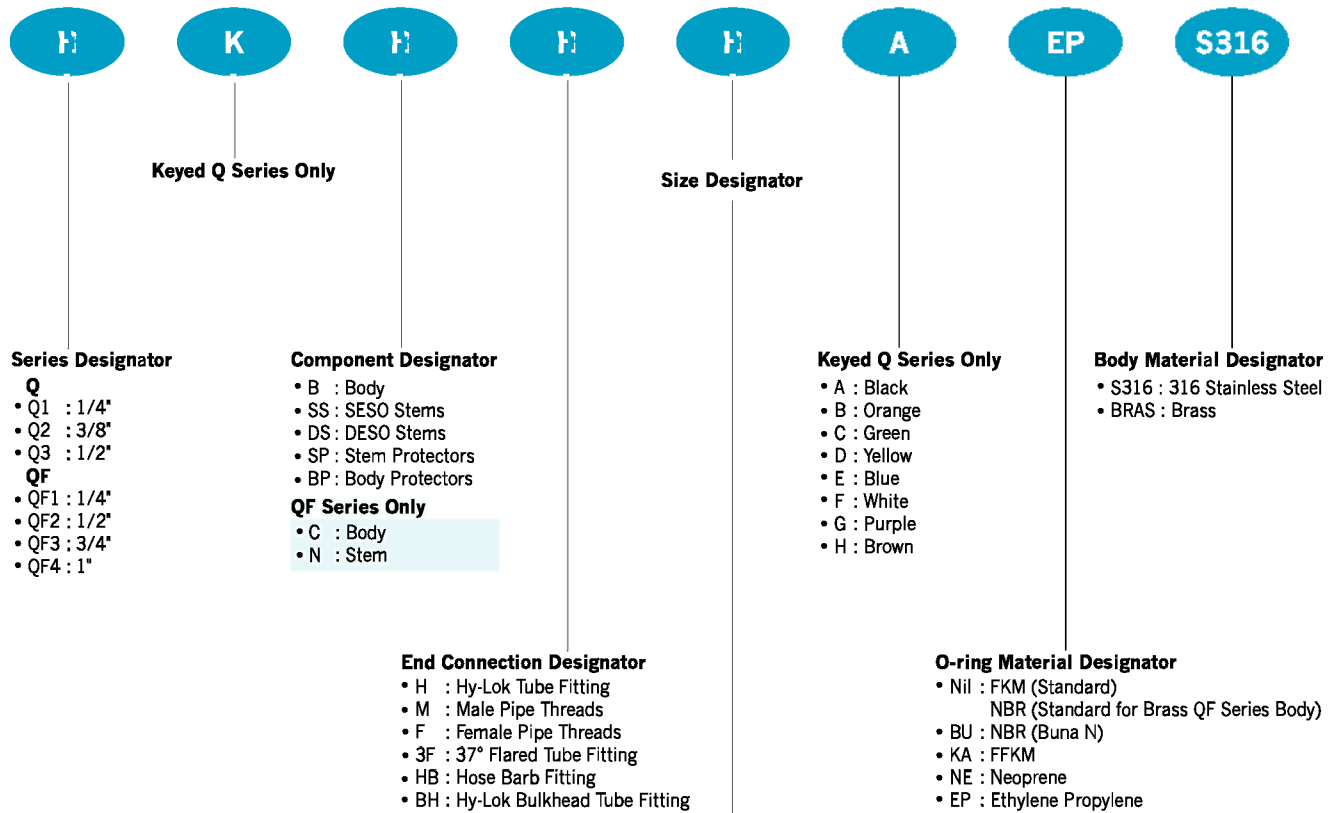

## Quick Connector Ordering Information

• Tube

Fractional Tube	O.D.	1/4	3/8	1/2	3/4	1
	Designator	4T	6T	8T	12T	16T
Metric Tube	O.D.	8mm	10mm	12mm	14mm	16mm
	Designator	8M	10M	12M	14M	16M

• Thread

Thread	1/4-18 NPT	3/8-18 NPT	1/2-14 NPT	3/4-14 NPT	1-11.5 NPT
Designator	4N	6N	8N	12N	16N
Thread	R 1/4	R 3/8	R 1/2	R 3/4	R 1
Designator	4R	6R	8R	12R	16R
Thread	G 1/4	G 3/8	G 1/2	G 3/4	G 1
Designator	4G	6G	8G	12G	16G