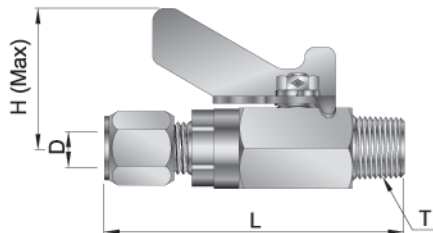

Male NPSM to Male NPT

BVPM

Basic Part Number	Connection		L		H	
	NPSM T	NPT T ₁	mm	inch	mm	inch
BVPM-6S4N	3/8"	1/4"	73	2.87	37	1.46
BVPM-6S6N	3/8"	3/8"	73	2.87	37	1.46

Male NPT to Female NPT

BVPMF

Basic Part Number	Connection		L		H	
	NPT T	NPT T ₁	mm	inch	mm	inch
BVPMF-6N	3/8"	3/8"	70.5	2.78	37	1.46

Male NPSM to Female NPT

BVPMF

Basic Part Number	Connection		L		H	
	NPSM T	NPT T ₁	mm	inch	mm	inch
BVPMF-6S6N	3/8"	3/8"	70.5	2.78	37	1.46

Male NPT to Tube

BVPMB

Basic Part Number	Connection		L		H	
	NPT T	Tube O.D. D	mm	inch	mm	inch
BVPMB-6N6T	3/8"	3/8"	82	3.23	37	1.46

Male NPSM to Tube

BVPMB

Basic Part Number	Connection		L		H	
	NPSM T	Tube O.D. D	mm	inch	mm	inch
BVPMB-6S6T	3/8"	3/8"	82	3.23	37	1.46
BVPMB-6S8T	3/8"	1/2"	88	3.47	37	1.46

Dimensions are reference only, subject to change.

Female NPT to Female NPT

BVPF

Basic Part Number	Connection		L		H	
	NPT T	NPT T ₁	mm	inch	mm	inch
BVPF-6N	3/8"	3/8"	70.5	2.78	37	1.46

Tube to Tube

BVPB

Basic Part Number	Connection		L		H	
	Tube O.D. D	Tube O.D. D ₁	mm	inch	mm	inch
BVPB-6T	3/8"	3/8"	90.0	3.54	37	1.46