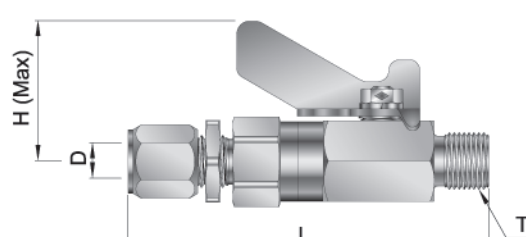

Female NPT to Female NPT

BVPF

Basic Part Number	Connection		L		H	
	NPT T	NPT T ₁	mm	inch	mm	inch
BVPF-6N	3/8"	3/8"	70.5	2.78	37	1.46

Tube to Tube

BVPB

Basic Part Number	Connection		L		H	
	Tube O.D. D	Tube O.D. D ₁	mm	inch	mm	inch
BVPB-6T	3/8"	3/8"	90.0	3.54	37	1.46

Male NPSM to Tube Stub

BVPMT

Basic Part Number	Connection		L		H	
	NPSM T	Tube O.D. D	mm	inch	mm	inch
BVPMT-6S6T	3/8"	3/8"	98.5	3.88	37	1.46

Tube to Tube Stub

BVPBT

Basic Part Number	Connection		L		H	
	Tube O.D. D	Tube O.D. D ₁	mm	inch	mm	inch
BVPBT-6T	3/8"	3/8"	106.8	4.2	37	1.46

Male NPSM to Tube with BHD. Large Jam Nut

BVPMBBL

Basic Part Number	Connection		L		H	
	NPSM T	Tube O.D. D	mm	inch	mm	inch
BVPMBBL-6S6T	3/8"	3/8"	113.5	4.47	37	1.46
BVPMBBL-6S8T	3/8"	1/2"	113.5	4.47	37	1.46

Male NPSM to Tube with BHD. Small Jam Nut

BVPMBBS

Basic Part Number	Connection		L		H	
	NPSM T	Tube O.D. D	mm	inch	mm	inch
BVPMBBS-6S6T	3/8"	3/8"	97.8	3.85	37	1.46

Dimensions are reference only, subject to change.