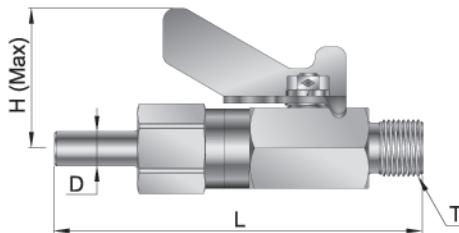

Male NPSM to Tube

BVPMB

Basic Part Number	Connection		L		H	
	NPSM T	Tube O.D. D	mm	inch	mm	inch
BVPMB-6S6T	3/8"	3/8"	82	3.23	37	1.46
BVPMB-6S8T	3/8"	1/2"	88	3.47	37	1.46

Dimensions are reference only, subject to change.

Female NPT to Female NPT

BVPF

Basic Part Number	Connection		L		H	
	NPT T	NPT T ₁	mm	inch	mm	inch
BVPF-6N	3/8"	3/8"	70.5	2.78	37	1.46

Tube to Tube

BVPB

Basic Part Number	Connection		L		H	
	Tube O.D. D	Tube O.D. D ₁	mm	inch	mm	inch
BVPB-6T	3/8"	3/8"	90.0	3.54	37	1.46

Male NPSM to Tube Stub

BVPMT

Basic Part Number	Connection		L		H	
	NPSM T	Tube O.D. D	mm	inch	mm	inch
BVPMT-6S6T	3/8"	3/8"	98.5	3.88	37	1.46

Tube to Tube Stub

BVPBT

Basic Part Number	Connection		L		H	
	Tube O.D. D	Tube O.D. D ₁	mm	inch	mm	inch
BVPBT-6T	3/8"	3/8"	106.8	4.2	37	1.46

Male NPSM to Tube with BHD. Large Jam Nut

BVPMBBL

Basic Part Number	Connection		L		H	
	NPSM T	Tube O.D. D	mm	inch	mm	inch
BVPMBBL-6S6T	3/8"	3/8"	113.5	4.47	37	1.46
BVPMBBL-6S8T	3/8"	1/2"	113.5	4.47	37	1.46