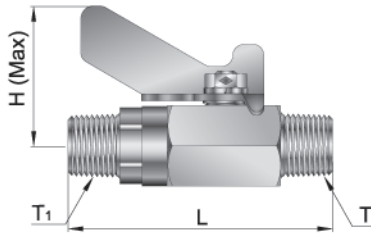

Male NPT to Male NPT

BVPM

Basic Part Number	Connection		L		H	
	NPT T	NPT T ₁	mm	inch	mm	inch
BVPM-4N	1/4"	1/4"	72.5	2.85	37	1.46
BVPM-6N	3/8"	3/8"	73.0	2.87	37	1.46
BVPM-6N4N	3/8"	1/4"	73.0	2.87	37	1.46

Male NPSM to Male NPT

BVPM

Basic Part Number	Connection		L		H	
	NPSM T	NPT T ₁	mm	inch	mm	inch
BVPM-6S4N	3/8"	1/4"	73	2.87	37	1.46
BVPM-6S6N	3/8"	3/8"	73	2.87	37	1.46

Male NPT to Female NPT

BVPMF

Basic Part Number	Connection		L		H	
	NPT T	NPT T ₁	mm	inch	mm	inch
BVPMF-6N	3/8"	3/8"	70.5	2.78	37	1.46

Male NPSM to Female NPT

BVPMF

Basic Part Number	Connection		L		H	
	NPSM T	NPT T ₁	mm	inch	mm	inch
BVPMF-6S6N	3/8"	3/8"	70.5	2.78	37	1.46

Male NPT to Tube

BVPMB

Basic Part Number	Connection		L		H	
	NPT T	Tube O.D. D	mm	inch	mm	inch
BVPMB-6N6T	3/8"	3/8"	82	3.23	37	1.46

Male NPSM to Tube

BVPMB

Basic Part Number	Connection		L		H	
	NPSM T	Tube O.D. D	mm	inch	mm	inch
BVPMB-6S6T	3/8"	3/8"	82	3.23	37	1.46
BVPMB-6S8T	3/8"	1/2"	88	3.47	37	1.46

Dimensions are reference only, subject to change.