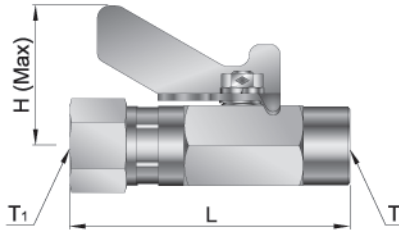

Male NPSM to Female NPT

BVPMF

Basic Part Number	Connection		L		H	
	NPSM T	NPT T ₁	mm	inch	mm	inch
BVPMF-6S6N	3/8"	3/8"	70.5	2.78	37	1.46

Male NPT to Tube

BVPMB

Basic Part Number	Connection		L		H	
	NPT T	Tube O.D. D	mm	inch	mm	inch
BVPMB-6N6T	3/8"	3/8"	82	3.23	37	1.46

Male NPSM to Tube

BVPMB

Basic Part Number	Connection		L		H	
	NPSM T	Tube O.D. D	mm	inch	mm	inch
BVPMB-6S6T	3/8"	3/8"	82	3.23	37	1.46
BVPMB-6S8T	3/8"	1/2"	88	3.47	37	1.46

Dimensions are reference only, subject to change.

Female NPT to Female NPT

BVPF

Basic Part Number	Connection		L		H	
	NPT T	NPT T ₁	mm	inch	mm	inch
BVPF-6N	3/8"	3/8"	70.5	2.78	37	1.46

Tube to Tube

BVPB

Basic Part Number	Connection		L		H	
	Tube O.D. D	Tube O.D. D ₁	mm	inch	mm	inch
BVPB-6T	3/8"	3/8"	90.0	3.54	37	1.46

Male NPSM to Tube Stub

BVPMT

Basic Part Number	Connection		L		H	
	NPSM T	Tube O.D. D	mm	inch	mm	inch
BVPMT-6S6T	3/8"	3/8"	98.5	3.88	37	1.46

Tube to Tube Stub

BVPBT

Basic Part Number	Connection		L		H	
	Tube O.D. D	Tube O.D. D ₁	mm	inch	mm	inch
BVPBT-6T	3/8"	3/8"	106.8	4.2	37	1.46