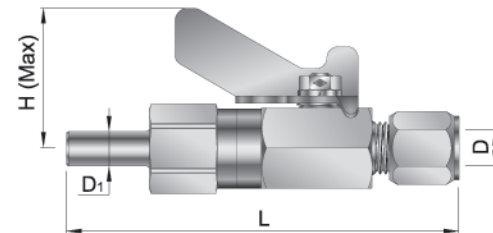

Female NPT to Female NPT

BVPF

Basic Part Number	Connection		L		H	
	NPT T	NPT T ₁	mm	inch	mm	inch
BVPF-6N	3/8"	3/8"	70.5	2.78	37	1.46

Tube to Tube

BVPB

Basic Part Number	Connection		L		H	
	Tube O.D. D	Tube O.D. D ₁	mm	inch	mm	inch
BVPB-6T	3/8"	3/8"	90.0	3.54	37	1.46

Male NPSM to Tube Stub

BVPMT

Basic Part Number	Connection		L		H	
	NPSM T	Tube O.D. D	mm	inch	mm	inch
BVPMT-6S6T	3/8"	3/8"	98.5	3.88	37	1.46

Tube to Tube Stub

BVPBT

Basic Part Number	Connection		L		H	
	Tube O.D. D	Tube O.D. D ₁	mm	inch	mm	inch
BVPBT-6T	3/8"	3/8"	106.8	4.2	37	1.46

Male NPSM to Tube with BHD. Large Jam Nut

BVPMBBL

Basic Part Number	Connection		L		H	
	NPSM T	Tube O.D. D	mm	inch	mm	inch
BVPMBBL-6S6T	3/8"	3/8"	113.5	4.47	37	1.46
BVPMBBL-6S8T	3/8"	1/2"	113.5	4.47	37	1.46

Male NPSM to Tube with BHD. Small Jam Nut

BVPMBBS

Basic Part Number	Connection		L		H	
	NPSM T	Tube O.D. D	mm	inch	mm	inch
BVPMBBS-6S6T	3/8"	3/8"	97.8	3.85	37	1.46

Dimensions are reference only, subject to change.