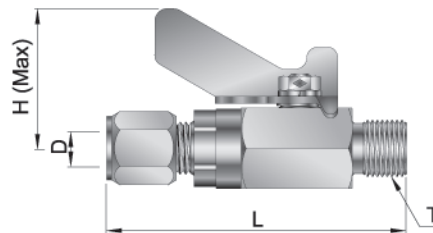

Male NPSM to Male NPT

BVPM

Basic Part Number	Connection		L		H	
	NPSM T	NPT T ₁	mm	inch	mm	inch
BVPM-6S4N	3/8"	1/4"	73	2.87	37	1.46
BVPM-6S6N	3/8"	3/8"	73	2.87	37	1.46

Male NPT to Female NPT

BVPMF

Basic Part Number	Connection		L		H	
	NPT T	NPT T ₁	mm	inch	mm	inch
BVPMF-6N	3/8"	3/8"	70.5	2.78	37	1.46

Male NPSM to Female NPT

BVPMF

Basic Part Number	Connection		L		H	
	NPSM T	NPT T ₁	mm	inch	mm	inch
BVPMF-6S6N	3/8"	3/8"	70.5	2.78	37	1.46

Male NPT to Tube

BVPMB

Basic Part Number	Connection		L		H	
	NPT T	Tube O.D. D	mm	inch	mm	inch
BVPMB-6N6T	3/8"	3/8"	82	3.23	37	1.46

Male NPSM to Tube

BVPMB

Basic Part Number	Connection		L		H	
	NPSM T	Tube O.D. D	mm	inch	mm	inch
BVPMB-6S6T	3/8"	3/8"	82	3.23	37	1.46
BVPMB-6S8T	3/8"	1/2"	88	3.47	37	1.46

Dimensions are reference only, subject to change.

Female NPT to Female NPT

BVPF

Basic Part Number	Connection		L		H	
	NPT T	NPT T ₁	mm	inch	mm	inch
BVPF-6N	3/8"	3/8"	70.5	2.78	37	1.46

Tube to Tube

BVPB

Basic Part Number	Connection		L		H	
	Tube O.D. D	Tube O.D. D ₁	mm	inch	mm	inch
BVPB-6T	3/8"	3/8"	90.0	3.54	37	1.46