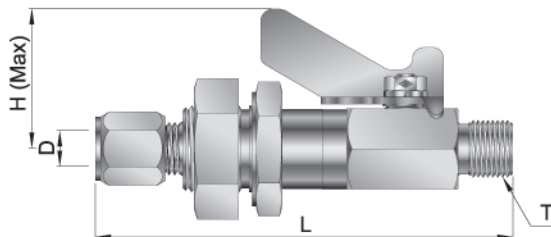

Female NPT to Female NPT

BVPF

Basic Part Number	Connection		L		H	
	NPT T	NPT T ₁	mm	inch	mm	inch
BVPF-6N	3/8"	3/8"	70.5	2.78	37	1.46

Tube to Tube

BVPB

Basic Part Number	Connection		L		H	
	Tube O.D. D	Tube O.D. D ₁	mm	inch	mm	inch
BVPB-6T	3/8"	3/8"	90.0	3.54	37	1.46

Male NPSM to Tube Stub

BVPMT

Basic Part Number	Connection		L		H	
	NPSM T	Tube O.D. D	mm	inch	mm	inch
BVPMT-6S6T	3/8"	3/8"	98.5	3.88	37	1.46

Tube to Tube Stub

BVPBT

Basic Part Number	Connection		L		H	
	Tube O.D. D	Tube O.D. D ₁	mm	inch	mm	inch
BVPBT-6T	3/8"	3/8"	106.8	4.2	37	1.46

Male NPSM to Tube with BHD. Large Jam Nut

BVPMBBL

Basic Part Number	Connection		L		H	
	NPSM T	Tube O.D. D	mm	inch	mm	inch
BVPMBBL-6S6T	3/8"	3/8"	113.5	4.47	37	1.46
BVPMBBL-6S8T	3/8"	1/2"	113.5	4.47	37	1.46

Male NPSM to Tube with BHD. Small Jam Nut

BVPMBBS

Basic Part Number	Connection		L		H	
	NPSM T	Tube O.D. D	mm	inch	mm	inch
BVPMBBS-6S6T	3/8"	3/8"	97.8	3.85	37	1.46

Dimensions are reference only, subject to change.