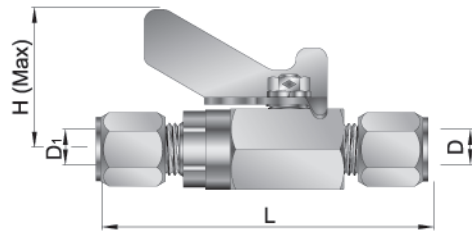

Male NPSM to Tube

BVPMB

Basic Part Number	Connection		L		H	
	NPSM T	Tube O.D. D	mm	inch	mm	inch
BVPMB-6S6T	3/8"	3/8"	82	3.23	37	1.46
BVPMB-6S8T	3/8"	1/2"	88	3.47	37	1.46

Dimensions are reference only, subject to change.

Female NPT to Female NPT

BVPF

Basic Part Number	Connection		L		H	
	NPT T	NPT T ₁	mm	inch	mm	inch
BVPF-6N	3/8"	3/8"	70.5	2.78	37	1.46

Tube to Tube

BVPB

Basic Part Number	Connection		L		H	
	Tube O.D. D	Tube O.D. D ₁	mm	inch	mm	inch
BVPB-6T	3/8"	3/8"	90.0	3.54	37	1.46

Male NPSM to Tube Stub

BVPMT

Basic Part Number	Connection		L		H	
	NPSM T	Tube O.D. D	mm	inch	mm	inch
BVPMT-6S6T	3/8"	3/8"	98.5	3.88	37	1.46

Tube to Tube Stub

BVPBT

Basic Part Number	Connection		L		H	
	Tube O.D. D	Tube O.D. D ₁	mm	inch	mm	inch
BVPBT-6T	3/8"	3/8"	106.8	4.2	37	1.46

Male NPSM to Tube with BHD. Large Jam Nut

BVPMBBL

Basic Part Number	Connection		L		H	
	NPSM T	Tube O.D. D	mm	inch	mm	inch
BVPMBBL-6S6T	3/8"	3/8"	113.5	4.47	37	1.46
BVPMBBL-6S8T	3/8"	1/2"	113.5	4.47	37	1.46