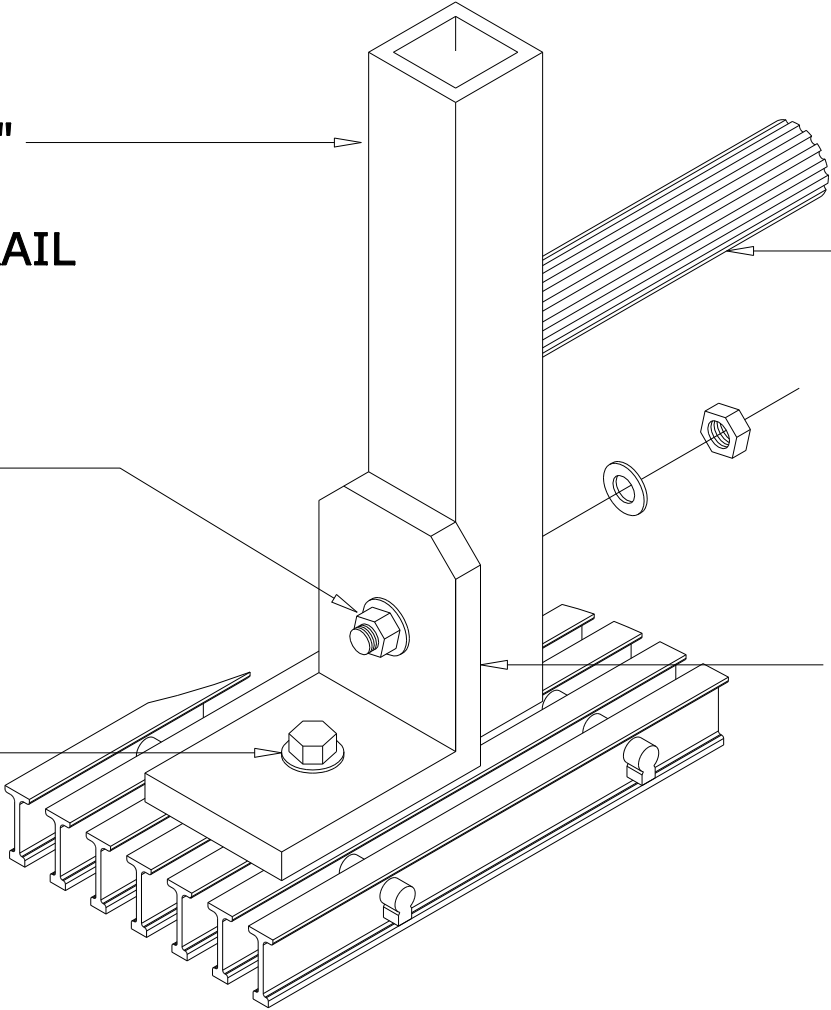

1 3/4x1/4"
SQ. TUBE
LADDER RAIL

1 1/4Ø
FLUTTED
LADDER RUNG

3/8Øx3" LG.
HEX HD. BOLT ASSY.
INCLUDED IN KIT
(4 PER KIT)

4x4x1/2"
ANGLE-2 3/4" LG.
(2 PER KIT)

3/8Øx3" LG.
HEX HD. BOLT ASSY.
SHIPS LOOSE

7/16"Ø HOLE
FOR 3/8"Ø FASTENER

FPR BACKER PLATE
SHIPS LOOSE