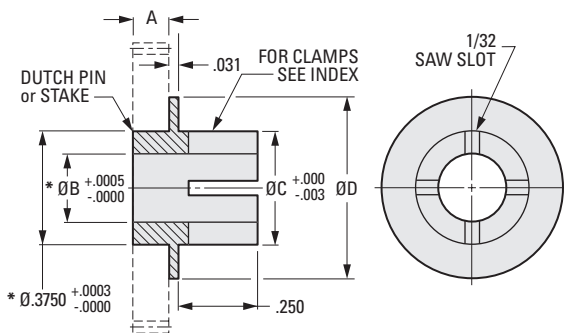

> **MATERIAL:**

303 Stainless Steel

PHONE: 516.328.3300 • FAX: 516.326.8827 • WWW.SDP-SI.COM

Available on special order:
Hubs assembled to gears or
dials and passivation.

* Diameters concentric within .0003 T.I.R.

INCH COMPONENT

Catalog Number	A +.005 -.000	B Bore	C Dia.	D Dia.
S2106Y-062125	.062	.1248	.188	7/16
S2106Y-125125	.125			
S2106Y-062187	.062	.1873	.250	7/16
S2106Y-125187	.125			
S2106Y-062250	.062	.2498	.312	1/2
S2106Y-125250	.125			